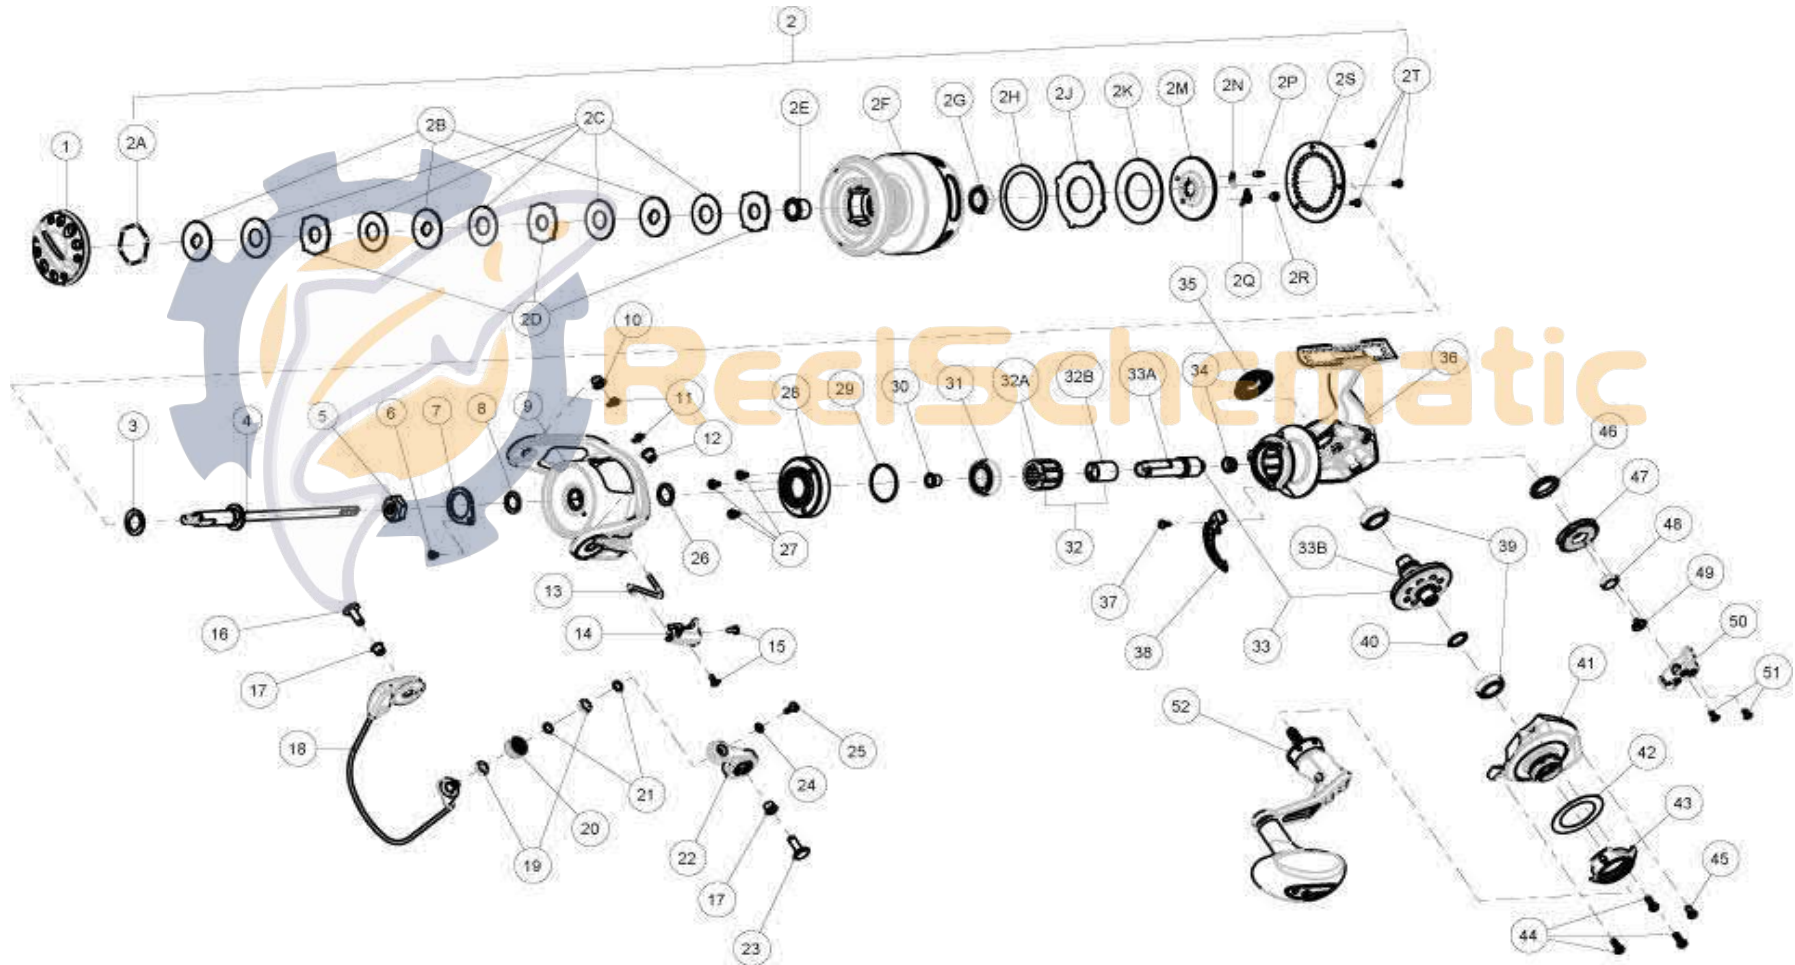

QUANTUM[®]

CSP80PTSD

QUANTUM[®]

CSP80PTSD

Quantum CSP80PTSD Spinning Reel Part List

Key #	Description	Part No.	Qty.	Key #	Description	Part No.	Qty.
1	Drag Knob Assembly	RAB332-01	1	21	Line Roller Washer	RAB102-01	2
2	Spool Kit Include	SAB321-01	1	22	Arm Lever Assembly	RAB307-01	1
	2A - Retaining Ring	RAB038-01	1	23	Pin	RAB042-01	1
	2B - Drag Washer "D"	RAB080-01	3	24	Washer	VBP167-01	1
	2C - Drag Washer "B"	RAB033-01	5	25	Screw	BAA108-02	1
	2D - Drag Washer "A"	RAB081-01	3	26	Washer	SAB110-01	1
	2E - Spool Bushing	RAB022-01	1	27	Screw	JX107-03	3
	2F - Spool	SAB021-01	1	28	Ball Bearing Holder Assembly	RAB3190-01	1
	2G - Spool Ball Bearing	CP058-03	1	29	O-Ring	VBP164-01	1
	2H - Washer	RAB065-01	1	30	Pinion Bushing "Top"	RAB214-01	1
	2J - Magnum Drag Washer "A"	SAB081-01	1	31	Pinion Ball Bearing	DP058-02	1
	2K - Magnum Drag Washer "B"	SAB033-01	1	32	One Way Clutch Kit Include	RAB463-01	1
	2M - Magnum Drag Plate	RAB039-01	1		32A - One Way Clutch	N/A	1
	2N - Spool Click Spring	RAB069-01	1		32B - Clutch Sleeve	N/A	1
	2P - Spool Click Spring Holder	SAB114-01	1	33	Gear Kit Include	RAB412-02	1
	2Q - Click Claw	RAB103-01	1		33A - Pinion	N/A	1
	2R - Click Claw Pin	VBP114-01	1		33B - Drive Gear	N/A	1
	2S - Magnum Drag Retainer	RAB225-01	1	34	Pinion Bushing "Bottom"	RAB027-01	1
	2T - Screw	HX107-04	3	35	Handle Screw Cap	RAB054-02	1
3	Spool Adjust Washer	SAB065-01	1	36	Body	RAB001-01	1
4	Main Shaft Assembly	RAB315-01	1	37	Trip Bumper Screw	QW053-07	1
5	Rotor Nut	RAB006-01	2	38	Trip Bumper	RAB119-01	1
6	Screw	JX125-01	1	39	Body Ball Bearing	CP058-01	2
7	Rotor Nut Retainer	RAB118-01	1	40	Drive Gear Adjust Washer	VBP045-01	1
8	Washer	RAB110-01	1	41	Side Cover	RAB023-01	1
9	Rotor Assembly	SAB309-01	1	42	Side Cover Cosmetic Washer	RAB075-01	1
10	Rotor Bushing	RAB106-02	1	43	Side Cover Cosmetic Ring	RAB142-02	1
11	E-Clip	KQ034-01	1	44	Side Cover Screw	VBP057-03	3
12	Rotor Bushing	RAB106-01	1	45	Side Cover Screw	VBP057-04	1
13	Kick Lever	SAB019-01	1	46	O/S Gear Bushing	XP158-01	1
14	Rotor Cover	SAB087-01	1	47	O/S Gear	RAB053-01	1
15	Rotor Cover Screw	QW053-04	2	48	O/S Gear Ball Bearing	CH027-01	1
16	Pin	RAB042-02	1	49	O/S Gear Screw	VBP111-01	1
17	Bushing	SAB106-01	2	50	O/S Slider Assembly	RAB325-01	1
18	Bail Assembly	SAB347-01	1	51	Main Shaft Screw	RQ100-01	2
19	Ball Bearing	CT157-02	2	52	Handle Assembly	SAB318-01	1
20	Line Roller	RAB004-01	1				